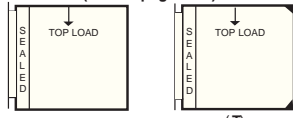

REMOVABLE STYLE PAGES AND MATS

With or Without Brass Corner Tips ... And ...

Removable Pages

10x10 / 8x10 FULL SIZE PAGES

(sold in pkg. of 10)

W/O TIPS WITH BRASS TIPS (-T)

Pearlized w/Gold	DLN8000P (or) W/TIPS DLN8000P-T	MS801P	MS802P	MS844P	MS856P	MS837P	MS835P	MS836P	MS851P	MS852P
Pearlized w/Silver	DLN8000PS (or) W/TIPS DLN8000PS-T	MS801PN	MS802PN	MS844PN	MS856PN	MS837PN	MS835PN	MS836PN	MS851PN	MS852PN
Black w/Silver	DLN8000B (or) W/TIPS DLN8000B-T	MS801B	MS802B	MS844B	MS856B	MS837B	MS835B	MS836B	MS851B	MS852B
Black w/Gold	DLN8000BG (or) W/TIPS DLN8000BG-T	MS801BG	MS802BG	MS844BG	MS856BG	MS837BG	MS835BG	MS836BG	MS851BG	MS852BG
Black w/Black	DLN8000BB (or) W/TIPS DLN8000BB-BT	MS801BB	MS802BB	MS844BB	MS856BB	MS837BB	MS835BB	MS836BB	MS851BB	MS852BB
Stainless Mats		MS801ST	MS802ST	MS844ST	MS856ST	MS837ST	MS835ST		MS851ST	