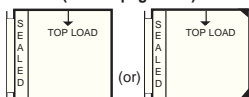

Removable Pages

8x8 / 5x7 / 4x5 MEDIUM SIZE PAGES

(sold in pkg. of 10)

W/O TIPS WITH BRASS TIPS (-T)

Pearlized w/Gold	DLN5000P (or) W/TIPS DLN5000P-T	MS516P	MS517P	MS537P	MS501P	MS502P	MS535P	MS518P	MS519P	MS515P
Pearlized w/Silver	DLN5000PS (or) W/TIPS DLN5000PS-T	MS516PN	MS517PN	MS537PN	MS501PN	MS502PN	MS535PN	MS518PN	MS519PN	MS515PN
Black w/Silver	DLN5000B (or) W/TIPS DLN5000B-T	MS516B	MS517B	MS537B	MS501B	MS502B	MS535B	MS518B	MS519B	MS515B
Black w/Gold	DLN5000BG (or) W/TIPS DLN5000BG-T	MS516BG	MS517BG	MS537BG	MS501BG	MS502BG	MS535BG	MS518BG	MS519BG	MS515BG
Black w/Black	DLN5000BB (or) W/TIPS DLN5000BB-BT	MS516BB	MS517BB	MS537BB	MS501BB	MS502BB	MS535BB	MS518BB	MS519BB	MS515BB