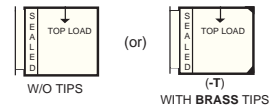

Slip photo into mat crop and tape

Slip matted photo into page

Insert page into ends of slots by bending hinge slightly

Removable Pages 6x6 / 5x5 / 4x5 SMALL SIZE PAGES (sold in pkg. of 10)

MS512P	MS503P	MS504P	MS505P
MS512PN	MS503PN	MS504PN	MS505PN
MS512B	MS503B	MS504B	MS505B
MS512BG	MS503BG	MS504BG	MS505BG
MS512BB	MS503BB	MS504BB	MS505BB