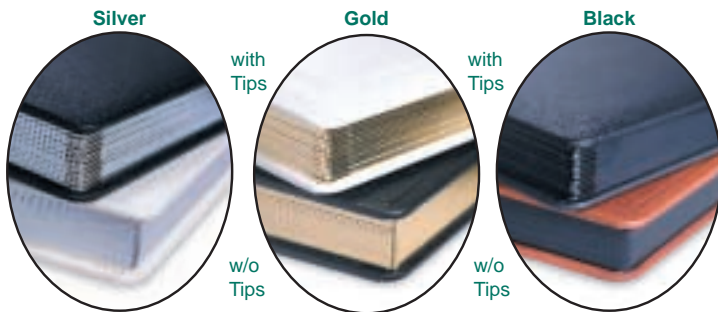

REMOVABLE STYLE PAGES AND MATS

With or Without Brass Corner Tips ... And ...

Removable Pages

10x10 / 8x10 FULL SIZE PAGES

(sold in pkg. of 10)

W/O TIPS WITH BRASS TIPS (-T)

Pearlized w/Gold	DLN8000P (or) W/TIPS DLN8000P-T	MS801P	MS802P	MS844P	MS856P	MS837P	MS835P	MS836P	MS851P	MS852P
Pearlized w/Silver	DLN8000PS (or) W/TIPS DLN8000PS-T	MS801PN	MS802PN	MS844PN	MS856PN	MS837PN	MS835PN	MS836PN	MS851PN	MS852PN
Black w/Silver	DLN8000B (or) W/TIPS DLN8000B-T	MS801B	MS802B	MS844B	MS856B	MS837B	MS835B	MS836B	MS851B	MS852B
Black w/Gold	DLN8000BG (or) W/TIPS DLN8000BG-T	MS801BG	MS802BG	MS844BG	MS856BG	MS837BG	MS835BG	MS836BG	MS851BG	MS852BG
Black w/Black	DLN8000BB (or) W/TIPS DLN8000BB-BT	MS801BB	MS802BB	MS844BB	MS856BB	MS837BB	MS835BB	MS836BB	MS851BB	MS852BB
Stainless Mats		MS801ST	MS802ST	MS844ST	MS856ST	MS837ST	MS835ST		MS851ST	

FULL SIZE MATS (sold in pkg. of 10)

Pearlized w/Gold	MS805P	MS867P	MS806P	MS866P	MS824P	MS838P	MS861P	MS862P	MS807P	MS808P	MS828P
Pearlized w/Silver	MS805PN	MS867PN	MS806PN	MS866PN	MS824PN	MS838PN	MS861PN	MS862PN	MS807PN	MS808PN	MS828PN
Black w/Silver	MS805B	MS867B	MS806B	MS866B	MS824B	MS838B	MS861B	MS862B	MS807B	MS808B	MS828B
Black w/Gold	MS805BG	MS867BG	MS806BG	MS866BG	MS824BG	MS838BG	MS861BG	MS862BG	MS807BG	MS808BG	MS828BG
Black w/Black	MS805BB	MS867BB	MS806BB	MS866BB	MS824BB	MS838BB	MS861BB	MS862BB	MS807BB	MS808BB	MS828BB
Stainless Mats	MS805ST	MS867ST			MS824ST						

- Full size stainless specialty overlays in 13 styles
- Pearl mats coded PN indicates **no** stamping line around cutouts for use with either gold or platinum silver gilded edged pearl pages.
- Pages & mats sold separately in packages of 10. Most distributors will break a package for a slight upcharge.